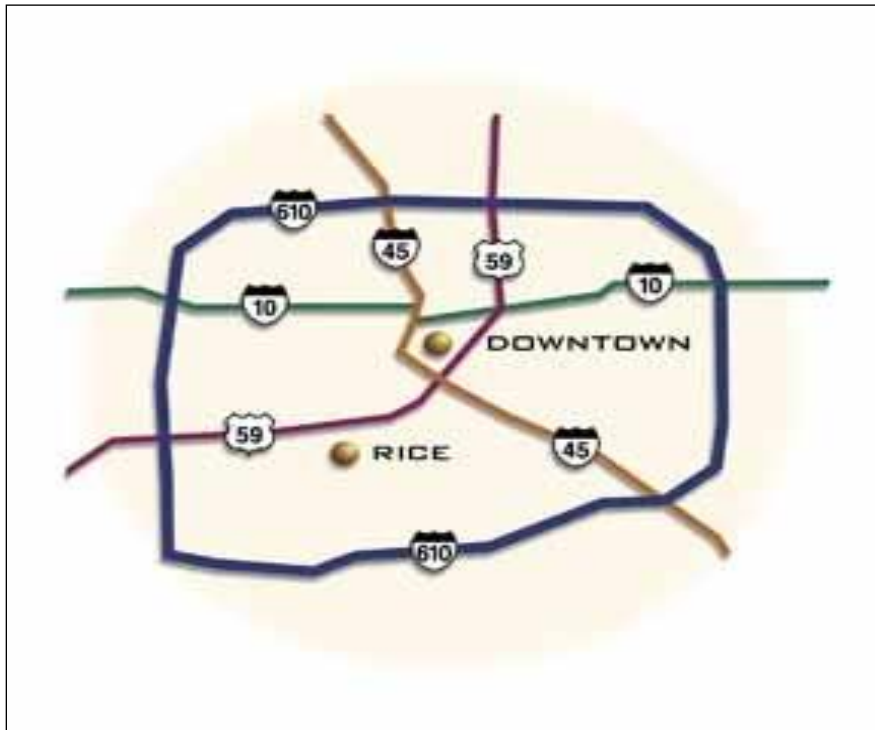

Rotunda / Shell Auditorium

Shell Auditorium is on the 1st floor, just off the Rotunda where the long hall meets the short hall. Shell is at the opposite end of the hall from Rice's stadium and the parking entrance.

Rice Memorial Center (RMC) / Grand Hall

Rice Memorial Center is just across Alumni Drive from McNair Hall (a short walk). Grand Hall is off the long hallway down the middle of RMC.

TIPS 2020

Rice University – Maps, Driving Directions, Parking, Locating Venues, Hotels

TIPS 2020

Rice University – Maps, Driving Directions, Parking, Locating Venues, Hotels

RICE UNIVERSITY CAMPUS MAP

10/13/17

MAP KEY

- Entrance Gates
- Visitor's Entrances
- Bus Stops
- One-way Road

PARKING KEY