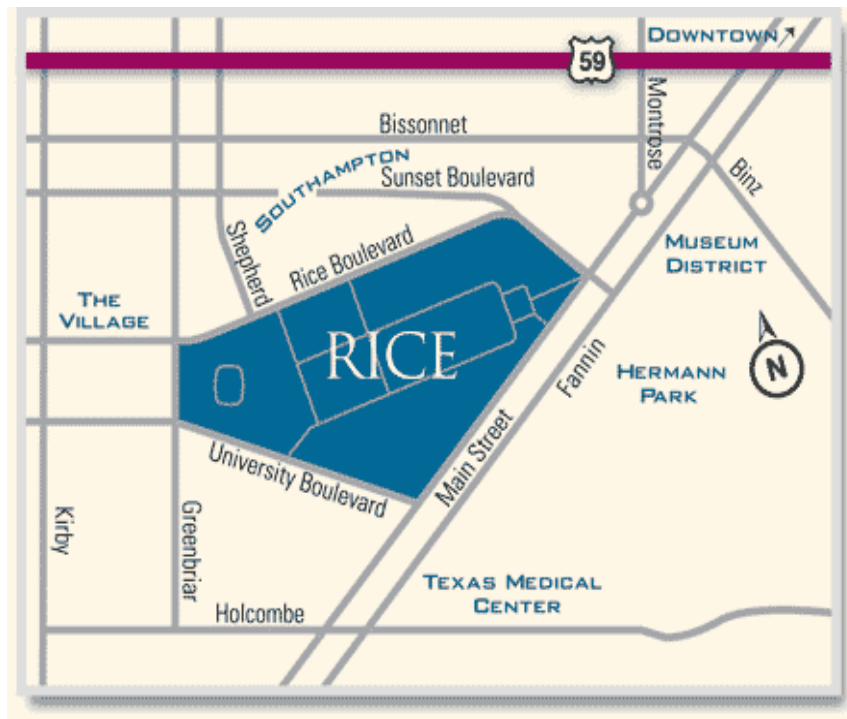

Houston, TX 77005

713-348-0000

Rice Campus Map

Attached and an interactive map available at: <http://www.rice.edu/maps/maps.html>

Directions to Rice University's McNair Hall

From **US 59 North or South**,

1. Take **Shepherd/Greenbriar exit**.
2. Turn onto Greenbriar traveling South (Greenbriar is a one-way street).
3. Turn left on **Rice Boulevard**.
4. Turn right onto campus at **Entrance 20**. The cross street is Kent.
5. At the second stop sign (which is Laboratory Road), turn right; the large building on the left is McNair Hall. The ramp down to the **Central Campus Garage** is on the left just after passing McNair Hall.

Rotunda / Shell Auditorium

Shell Auditorium is on the 1st floor, just off the Rotunda where the long hall meets the short hall. Shell is at the opposite end of the hall from Rice's stadium and the parking entrance.

Rice Memorial Center (RMC) / Grand Hall

Rice Memorial Center is just across Alumni Drive from McNair Hall (a short walk). Grand Hall is off the long hallway down the middle of RMC.

TIPS 2020

Rice University – Maps, Driving Directions, Parking, Locating Venues, Hotels

TIPS 2020

Rice University – Maps, Driving Directions, Parking, Locating Venues, Hotels

RICE UNIVERSITY CAMPUS MAP

10/13/17

MAP KEY

- Entrance Gates
- Visitor's Entrances
- Bus Stops
- One-way Road

PARKING KEY