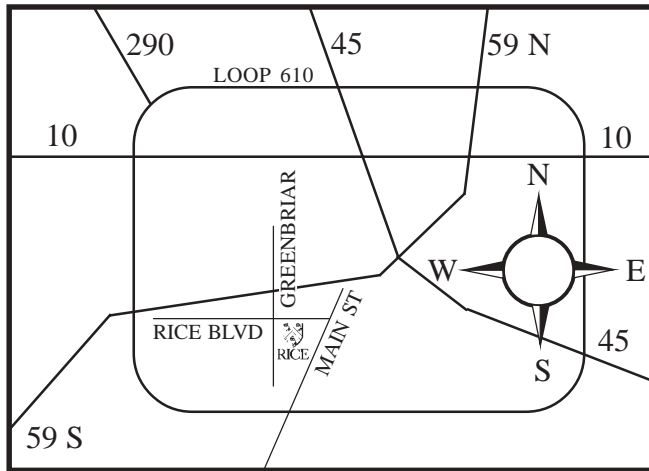

RICE UNIVERSITY CAMPUS MAP

AREA MAP

- DIRECTIONS TO RICE**
- From Highway 59S, exit Greenbriar/Shepherd.
 - Go South on Greenbriar to Rice Blvd.
 - Turn left on Rice Blvd.
 - Go four blocks and turn right into Entrance #20.
 - Take a right at the second stop sign.
 - The Rice Central Campus Garage is on the left.