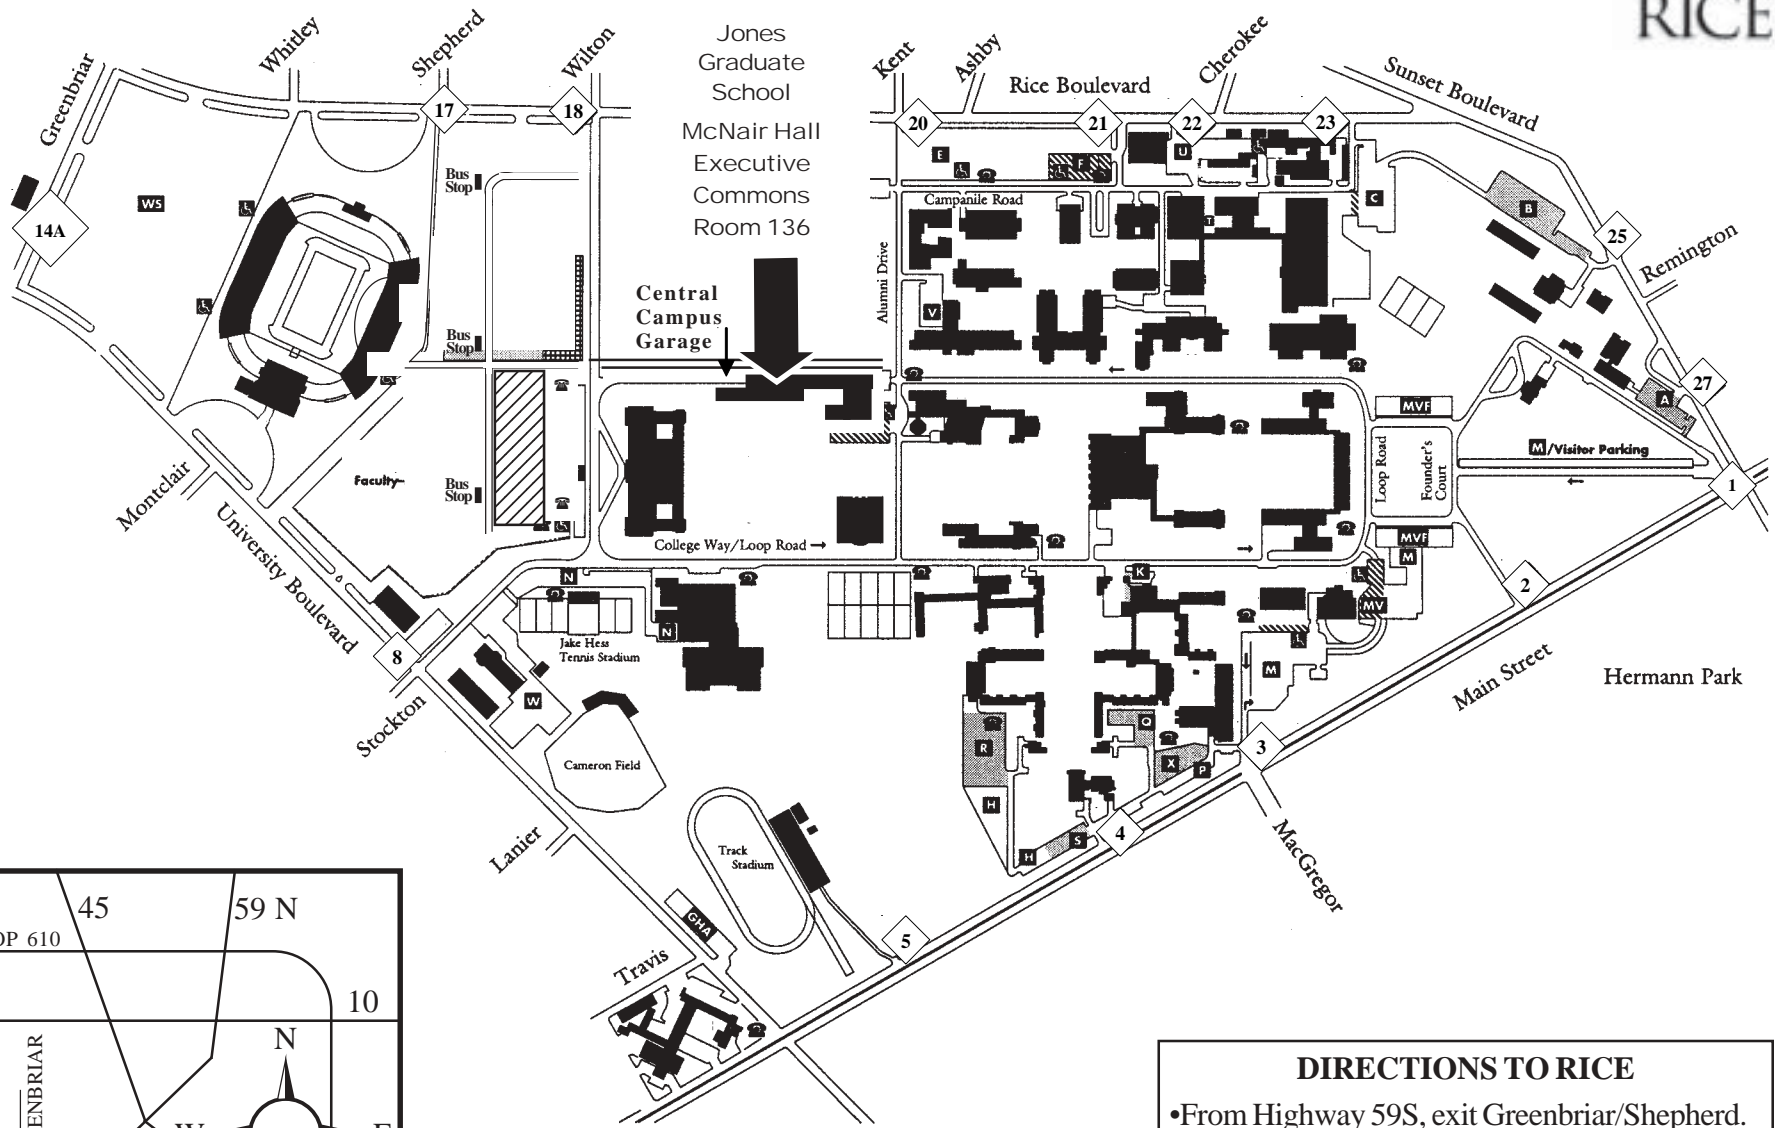

RICE UNIVERSITY CAMPUS MAP

AREA MAP

- DIRECTIONS TO RICE**
- From Highway 59S, exit Greenbriar/Shepherd.
 - Go South on Greenbriar to Rice Blvd.
 - Turn left on Rice Blvd.
 - Go four blocks and turn right into Entrance #20.
 - Take a right at the second stop sign.
 - The Rice Central Campus Garage is on the left.